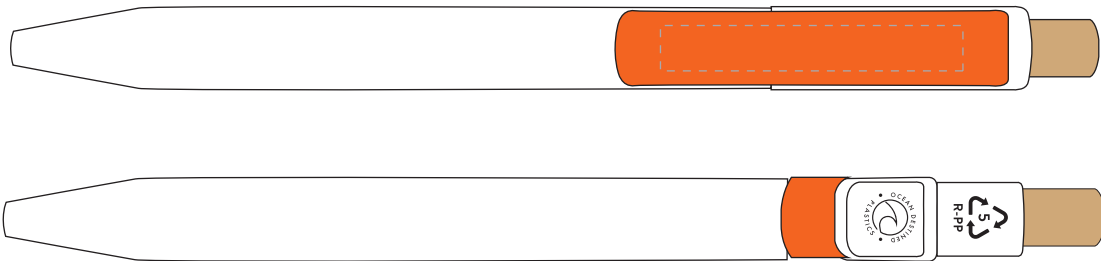

Your Ref:	Quantity:	Product Code: TPC000118
Our Ref:	Version: 1	Product Colour: AMBER

PRINTING CONCERNS:**PRODUCT INFO:**

We stock this item in the following colours

**PANTONE REFERENCE(S)**

Full colour printing

ARTWORK SCALE 100%

ARTWORK SCALE 100%

Digital print area: 40mm x 6mm

Product Image for visualisation
- colours may vary

The dashed line is to demonstrate print area and will not appear on your printed item